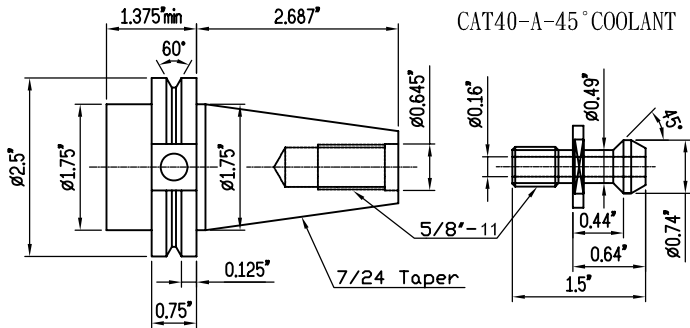

CAT40 C.T.S

CAT40-A-45° COOLANT

PMDE5901