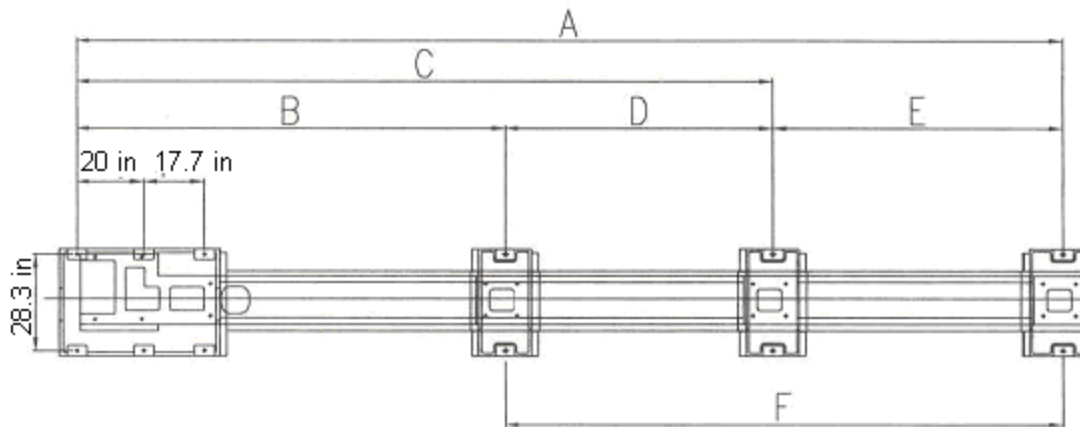

Model	A	B	C	D	E	Weight
KL-2660 KL-3060	1900 mm (74.8")	3420 mm (134")	2000 mm (78.7")	1500 mm (60")	1200 mm (47.2")	11440 lbs
KL-3080 KL-3080	1900 mm (74.8")	3920 mm (154")	2000 mm (78.7")	2000 mm (80")	1700 mm (67")	11880 lbs
KL-30120 KL-30120	1900 mm (74.8")	4920 mm (193.7")	2000 mm (78.7")	3000 mm (120")	2700 mm (106")	13200 lbs
KL-3260	1900 mm (74.8")	3420 mm (126")	2000 mm (78.7")	1500 mm (60")	1200 mm (47.2")	11880 lbs
KL-3280	1900 mm (74.8")	3920 mm (154")	2000 mm (78.7")	2000 mm (80")	1700 mm (67")	11880 lbs
KL-32120	1900 mm (74.8")	4920 mm (193.7")	2000 mm (78.7")	3000 mm (120")	2700 mm (106")	13860 lbs

D.B.C	A	B	C	D	E	F
1500mm(60")	113.2 in					
2000mm(80")	132.9 in					
3000mm(120")	172.2 in	87 in				85.2 in
4000mm(160")	211.6 in	126.4 in				85.2 in
5000mm(200")	251 in	106.7 in	165.7 in	59.1 in	85.2 in	