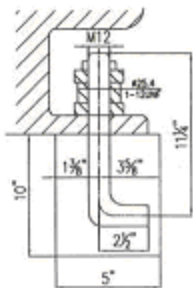

Model	A	B	C	D	E	Weight
KL-2660 KL-3060	1900 mm (74.8")	3420 mm (134")	2000 mm (78.7")	1500 mm (60")	1200 mm (47.2")	11440 lbs
KL-3080 KL-3080	1900 mm (74.8")	3920 mm (154")	2000 mm (78.7")	2000 mm (80")	1700 mm (67")	11880 lbs
KL-30120 KL-30120	1900 mm (74.8")	4920 mm (193.7")	2000 mm (78.7")	3000 mm (120")	2700 mm (106")	13200 lbs
KL-3260	1900 mm (74.8")	3420 mm (126")	2000 mm (78.7")	1500 mm (60")	1200 mm (47.2")	11880 lbs
KL-3280	1900 mm (74.8")	3920 mm (154")	2000 mm (78.7")	2000 mm (80")	1700 mm (67")	11880 lbs
KL-32120	1900 mm (74.8")	4920 mm (193.7")	2000 mm (78.7")	3000 mm (120")	2700 mm (106")	13860 lbs

D.B.C	A	B	C	D	E	F
1500mm(60")	113.2 in					
2000mm(80")	132.9 in					
3000mm(120")	172.2 in	87 in				85.2 in
4000mm(160")	211.6 in	126.4 in				85.2 in
5000mm(200")	251 in	106.7 in	165.7 in	59.1 in	85.2 in	