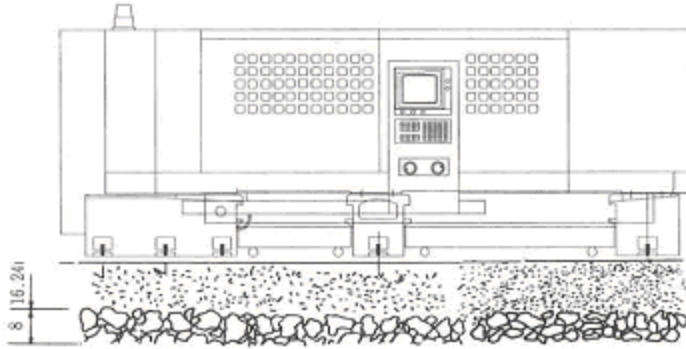

Model	A	B	C	D	E	Weight
KL-2660 KL-3060	1900 mm (74.8")	3420 mm (134")	2000 mm (78.7")	1500 mm (60")	1200 mm (47.2")	11440 lbs
KL-3080 KL-3080	1900 mm (74.8")	3920 mm (154")	2000 mm (78.7")	2000 mm (80")	1700 mm (67")	11880 lbs
KL-30120 KL-30120	1900 mm (74.8")	4920 mm (193.7")	2000 mm (78.7")	3000 mm (120")	2700 mm (106")	13200 lbs
KL-3260	1900 mm (74.8")	3420 mm (126")	2000 mm (78.7")	1500 mm (60")	1200 mm (47.2")	11880 lbs
KL-3280	1900 mm (74.8")	3920 mm (154")	2000 mm (78.7")	2000 mm (80")	1700 mm (67")	11880 lbs
KL-32120	1900 mm (74.8")	4920 mm (193.7")	2000 mm (78.7")	3000 mm (120")	2700 mm (106")	13860 lbs

D.B.C	A	B	C	D	E	F
1500mm(60")	113.2 in					
2000mm(80")	132.9 in					
3000mm(120")	172.2 in	87 in				85.2 in
4000mm(160")	211.6 in	126.4 in				85.2 in
5000mm(200")	251 in	106.7 in	165.7 in	59.1 in	85.2 in	